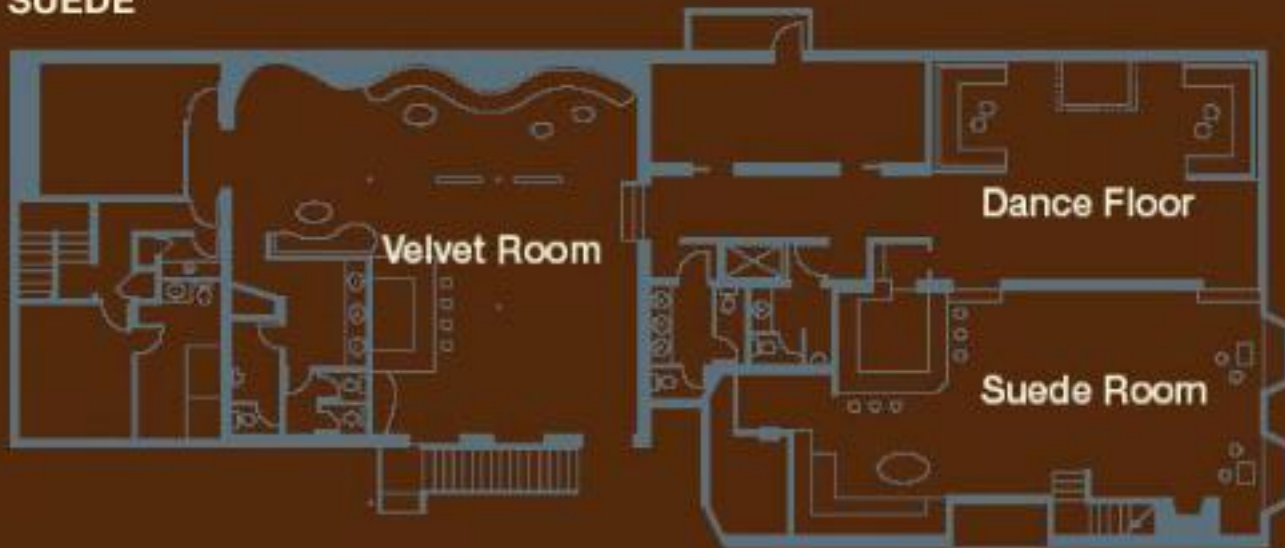

## SUEDE

Approx. SF: 4500  
Capacity: 284

## 383 Bay

Approx. SF: 4500  
Capacity: 285